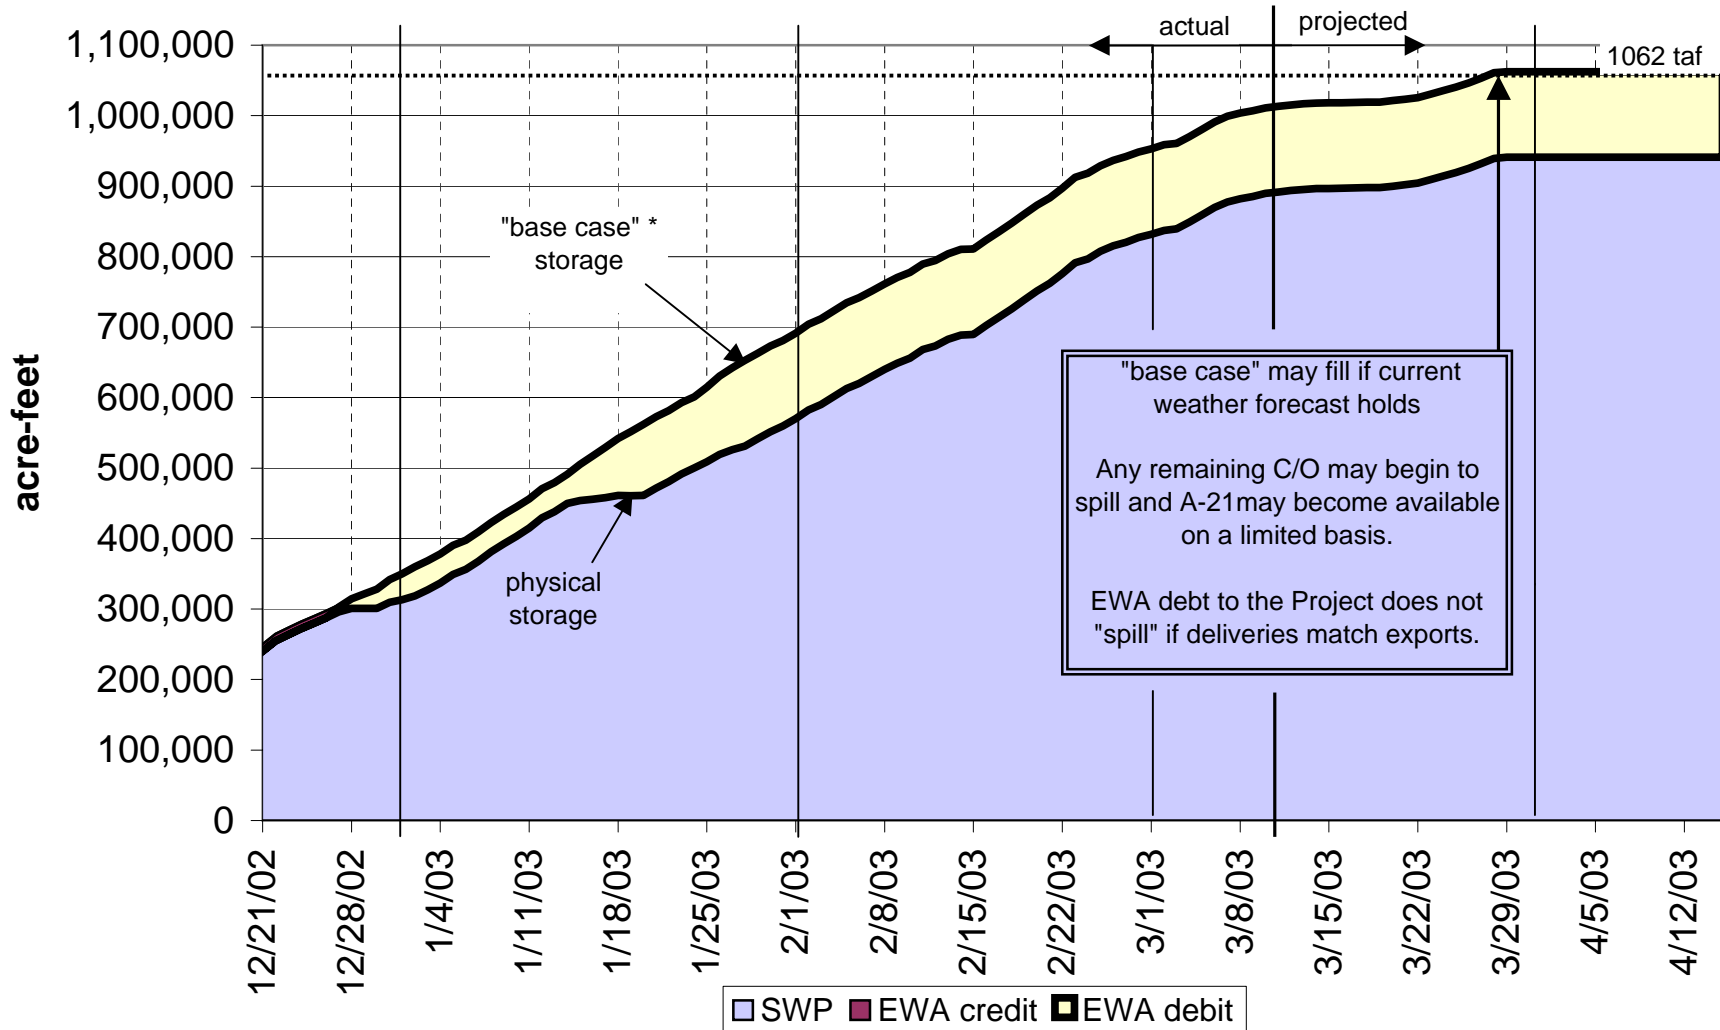

# Storage in San Luis (SWP share)

\* The "base case" represents operations of the Project absent any EWA actions, i.e. export curtailments for fish or asset acquisitions.